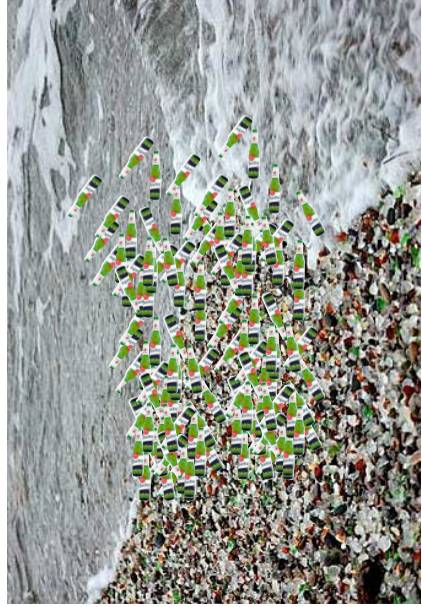

THE JOURNEY OF ONE
PIECE OF GARBAGE:

A BOTTLE OF BEER

LOCATION_NAPLES, ITALY

LOCATION_PRAQUE, CZECH REPUBLIC